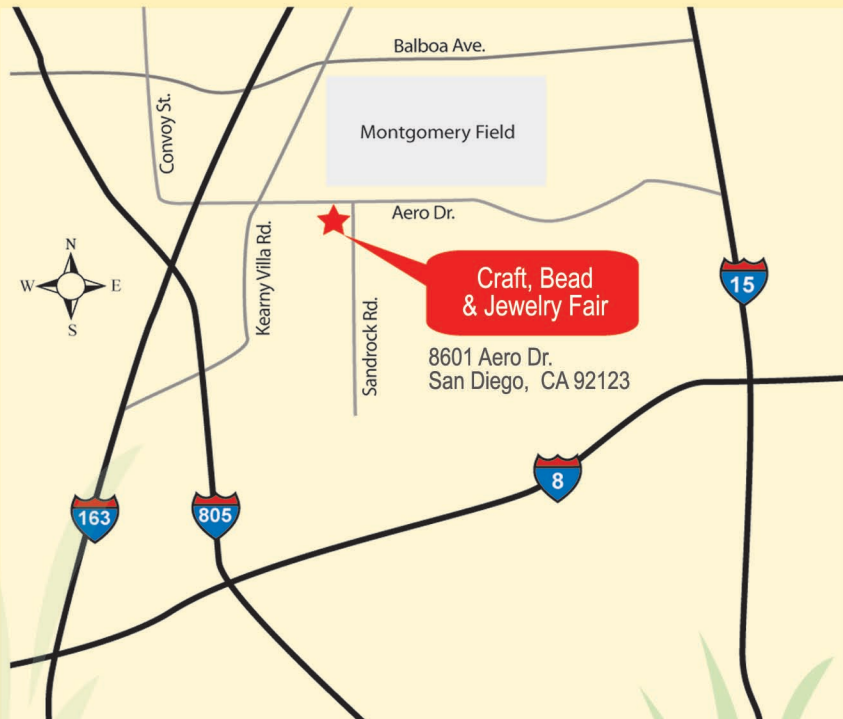

**FREE**  
Admission

# San Diego's Largest

Friday    Saturday    Sunday  
**8/15**    **8/16**    **8/17**  
8:30am-7pm    10am-7pm    10am-5pm

## Craft, Bead & Jewelry Fair

From 15: exit Aero Dr.  
From 805N & 163N: exit Kearny Villa Rd.  
From 805S: exit Balboa Ave, East  
**Only 15 minutes from downtown!**

**8601 Aero Drive San Diego, CA 92123**  
Sponsored by SouthSunProducts.com 858-309-5045