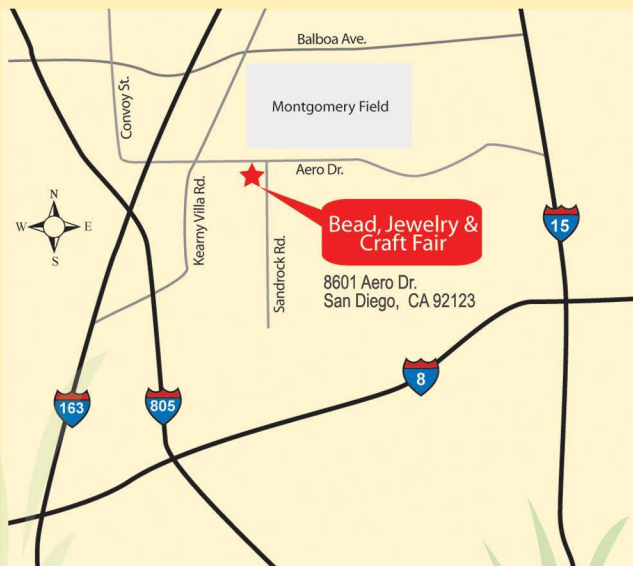

FREE
Admission

San Diego's Largest

Friday	Saturday	Sunday
4/25	4/26	4/27
8:30am-7pm	10am-7pm	10am-5pm

**Come and join
the fun!**

Bead, Jewelry & Craft Fair

From 15: exit Aero Dr.
From 805N & 163N: exit Kearny Villa Rd.
From 805S: exit Balboa Ave, East
Only 15 minutes from downtown!